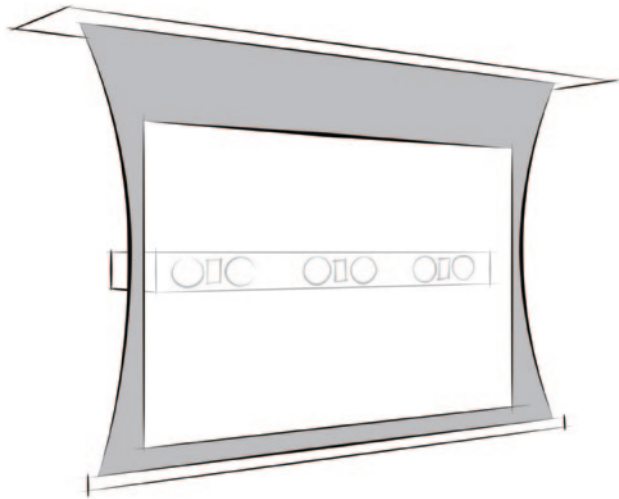

Le Wing. The One.

Sometimes we are told that some things are impossible. Like having a Reference Home Theater audio-video system in a Living room that completely disappears when not in use. But what if...? It is the enquiring minds of Screen Research's engineering team that allowed us to come up with cutting-edge application such as this. LeWing™ is an innovative sight and sound screen solution, that disappears as gracefully as it appears. We have built a Reference audio system using JBL Synthesis loudspeakers that disappears completely in the ceiling together with screen when not used. And when used, the loudspeakers are positioned in the only proper way: behind the screen. With no compromises, audio or video, thanks to ClearPix™.

LeWing™ is the perfect solution for spaces or venues that present unique installation challenges – such as in front of a glass or mirrored wall, directly in front of a fireplace, or even flown down in the middle of a room.

If you do not want to compromise on the audio/video performance and on your living room aesthetics, there is no other solution with this level of flexibility and state-of-the-art performance.

LeWing: Think possible. Enjoy the impossible.