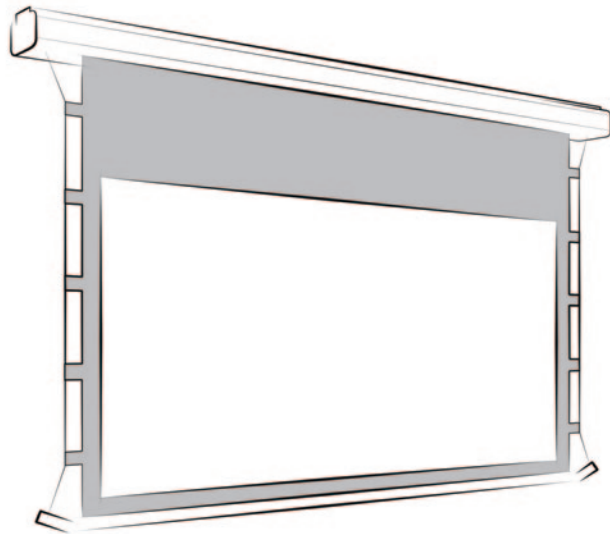

Supreme: Your custom solutions.

Supreme Dual-Format
2 aspect ratio option

Supreme Dual-Format
2 projection surface type option

Classic Line On-Wall with CTS, self-adjusting
Constant Tension System

Classic Line