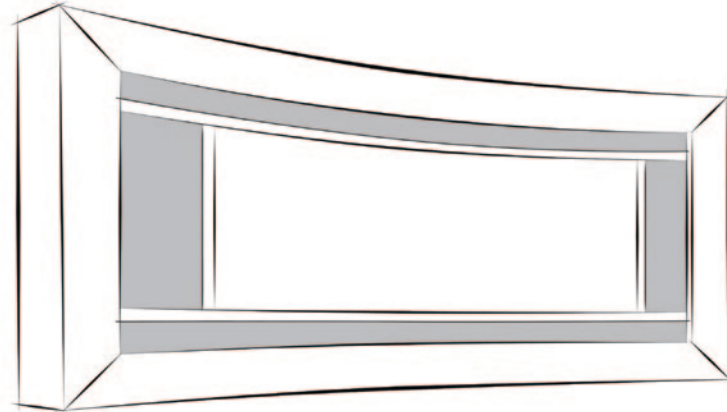

Screen Research - Only Where Excellence is Required.

X-Mask. The Reference.

X-Mask™ Theater Curve
4 Way masking system

If you want to create the ultimate cinema experience at your home and you are not willing to compromise, look no further than our X-Mask™. With our most advanced 4-way masking system available together with an optional curved frame it is designed as a true state-of-the-art reference in our industry.

Fully compatible with PMI concept developed by Anthony Grimani, it can display any aspect ratio at different image sizes based on the content resolution. It is a Hollywood director's dream come true.

Our optional DécorMask™ system allows us to print any image on a separated roller surface, so while not in use it can disappear while showing any work of art or any image of your choice. Full Closure is another available option, allowing the screen masks to remain safely closed for complete screen protection while not in use.